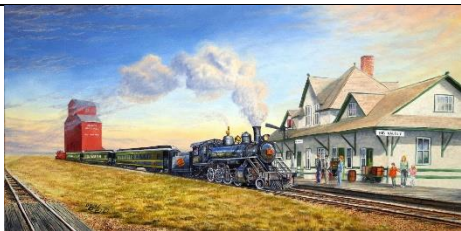

*

17-01 41 Pulling into Big Valley
Consigned to WDM