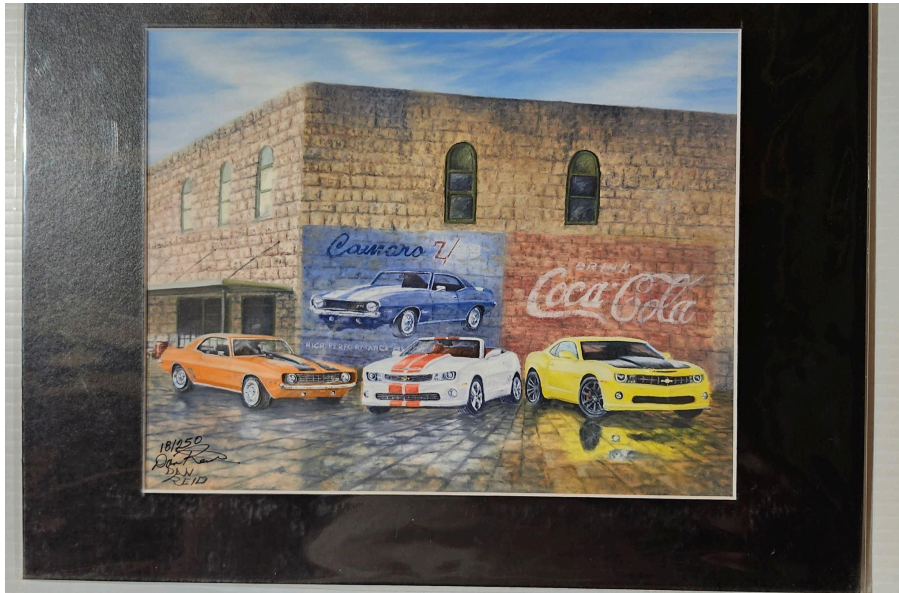

8x10 Black fibreboard border paper prints in cellophane wrapper with certificate

12-19 Camaros Old & New 8x10 paper print $40.00 (2 available)